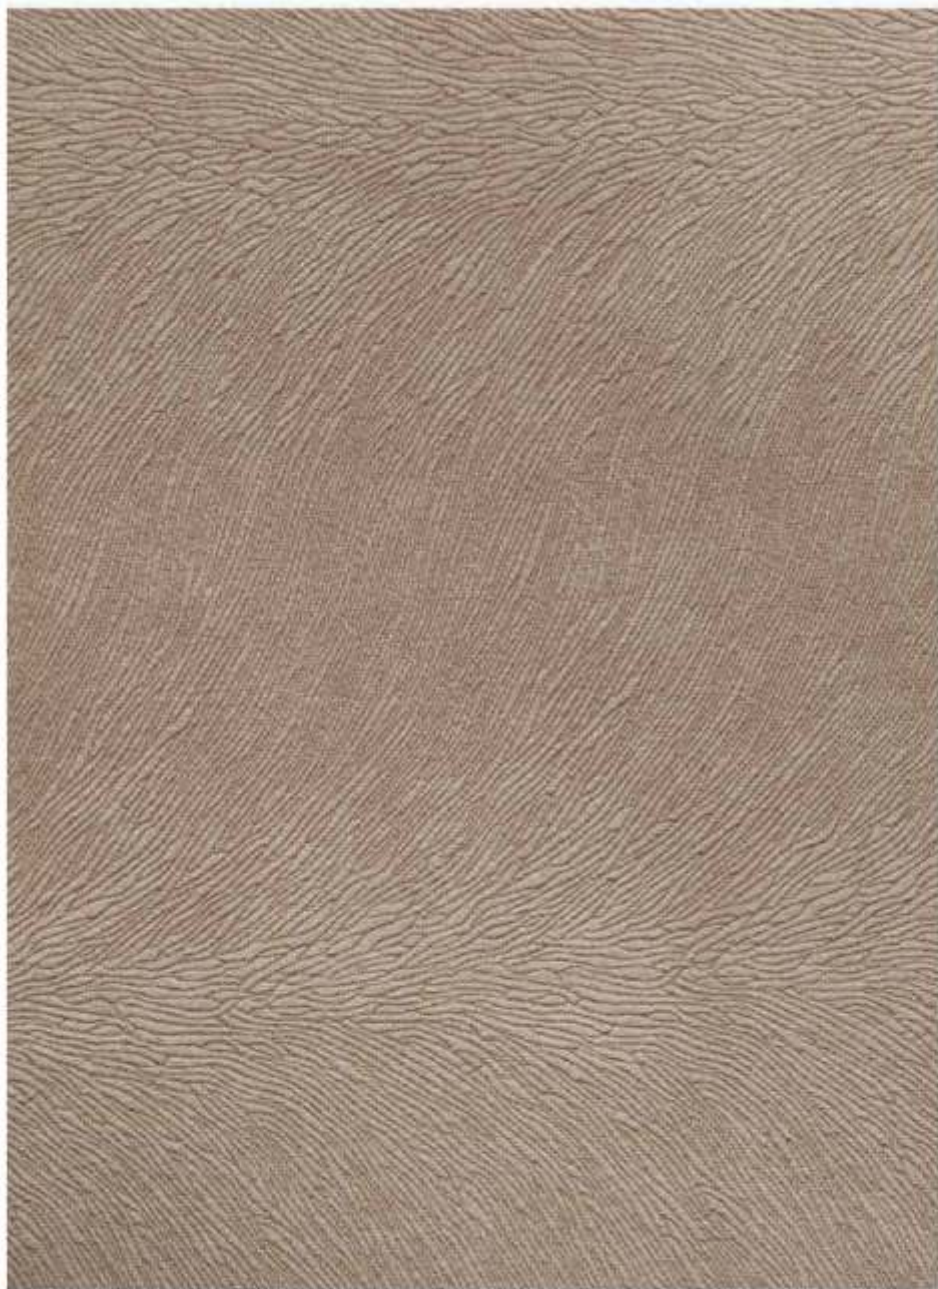

COLOURS

86 LOTUS

DESIGN MOOD

COLOURS

82 CHAMPAGNE

DESIGN MOOD

COLOURS

81 IVORY